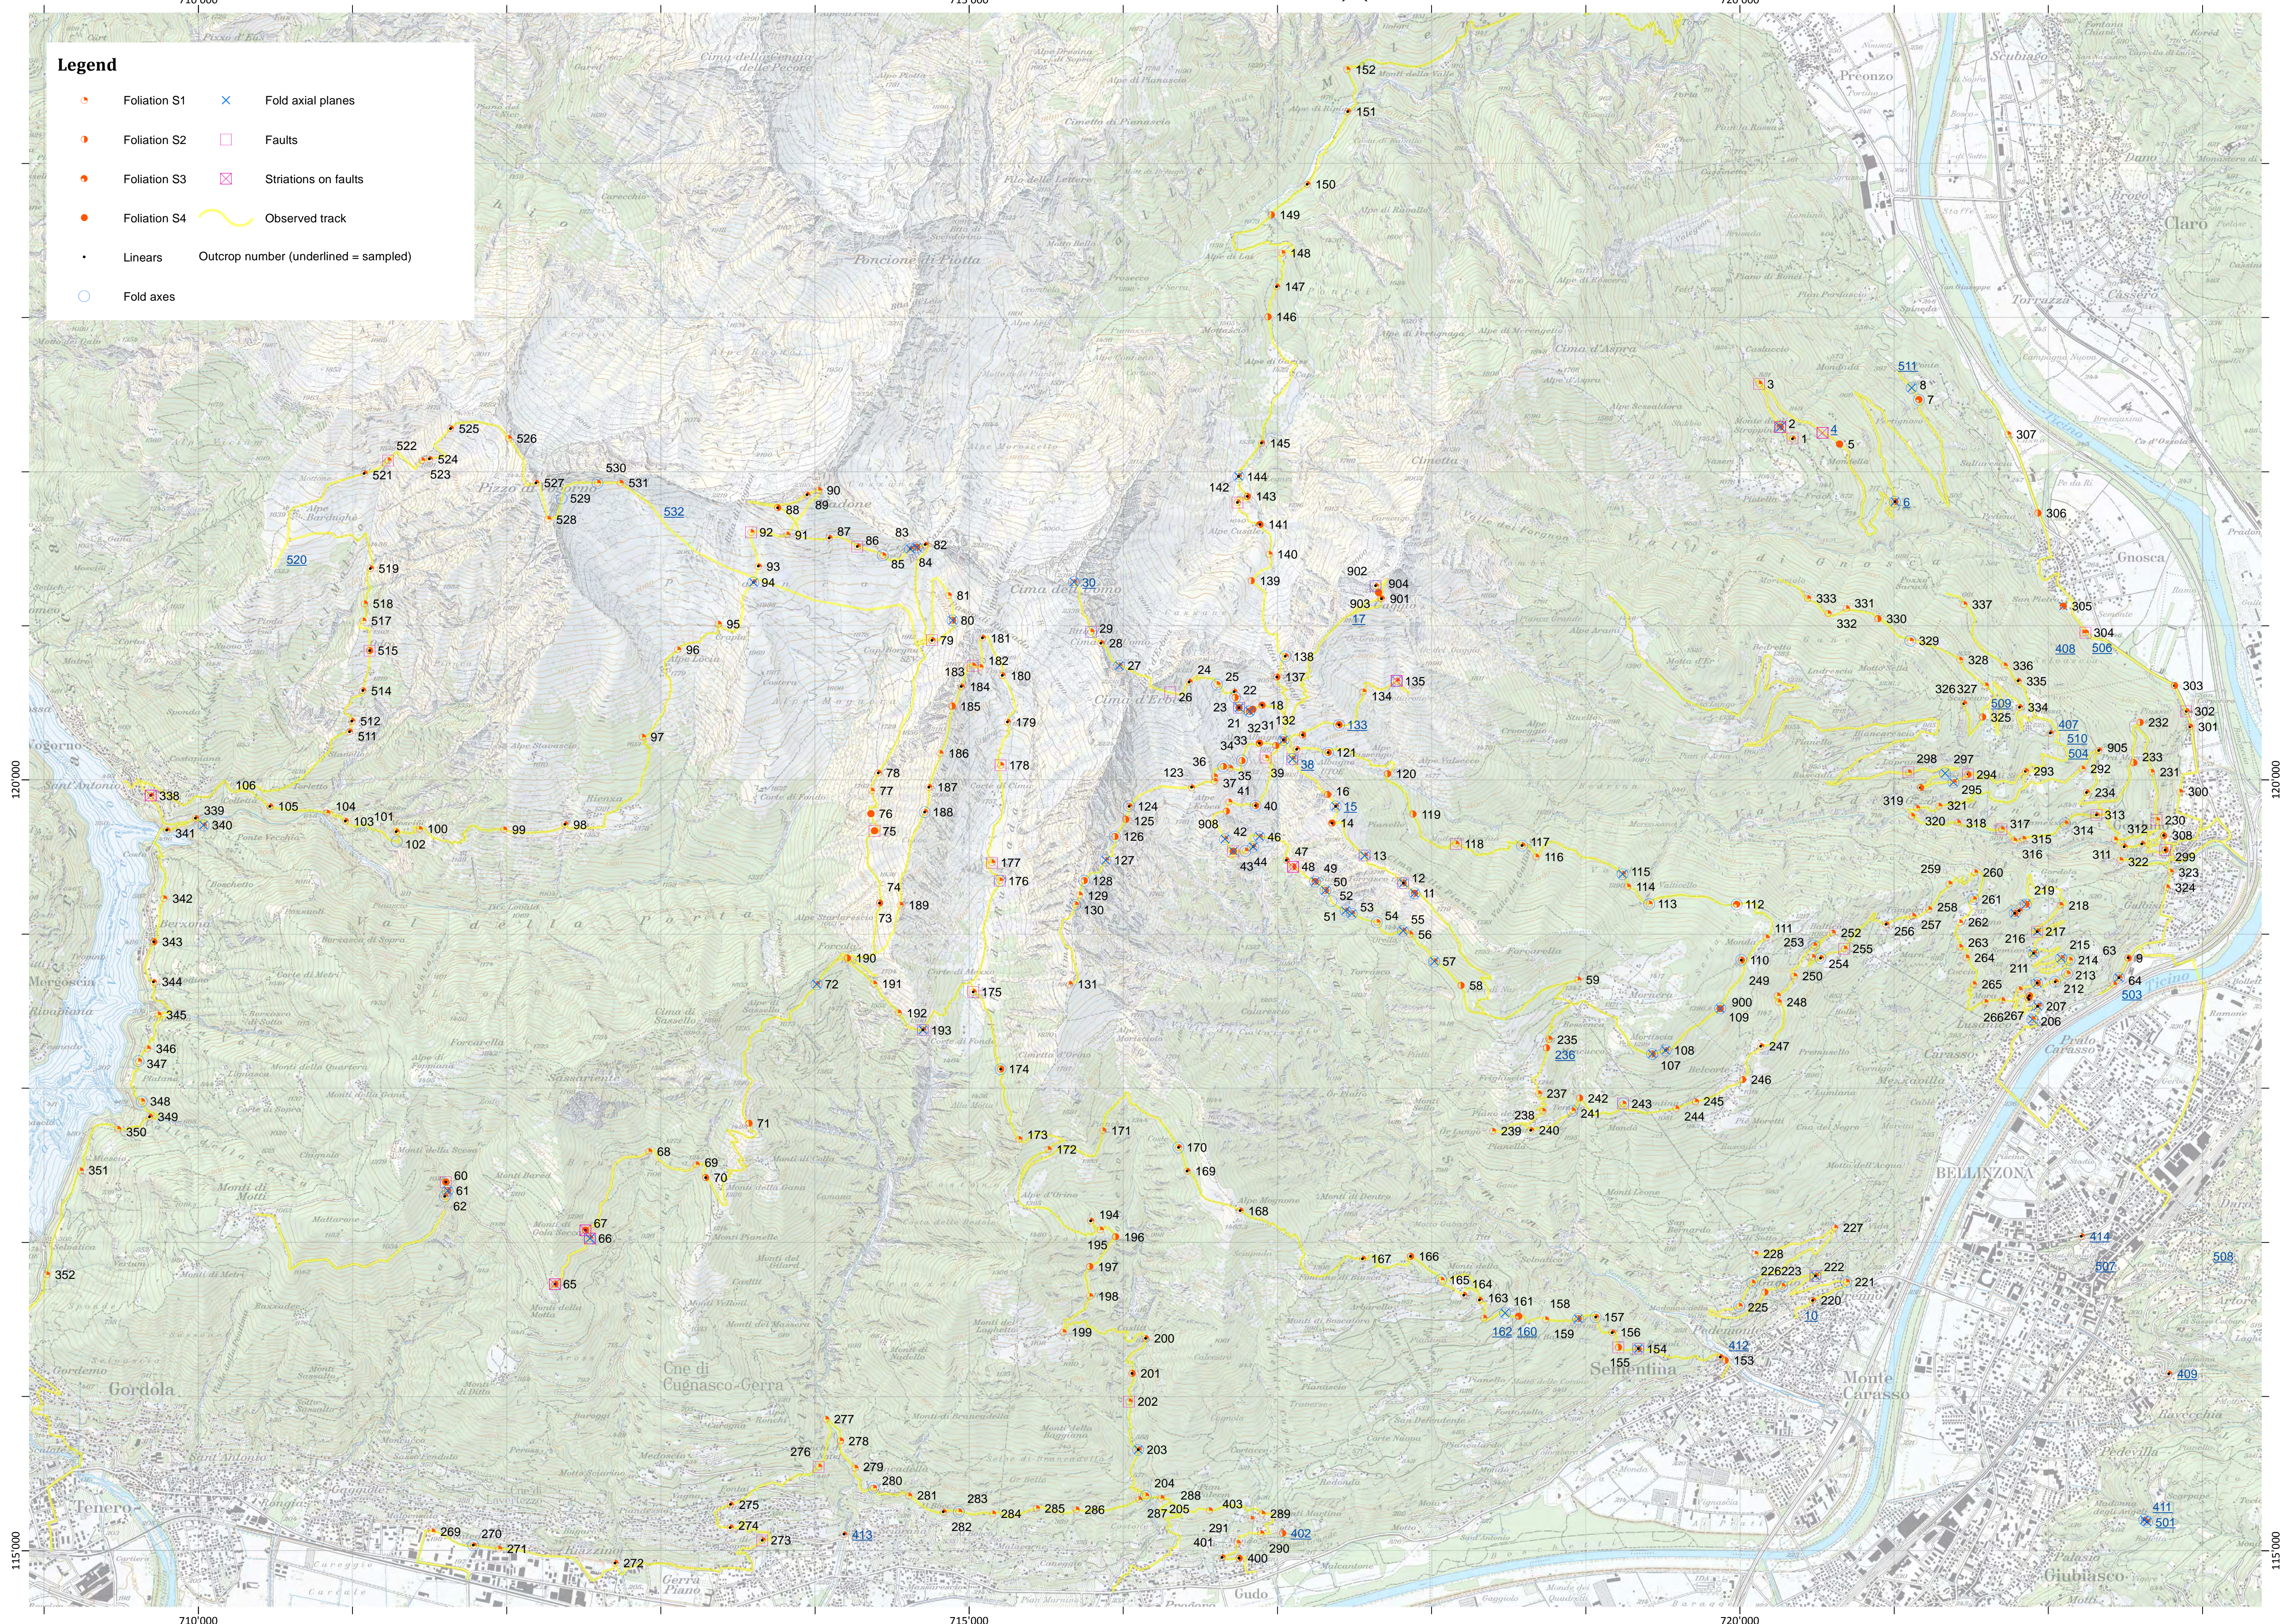

# Field observations

1:20'000

0

2'000

4'000 Meters

710'000

715'000

720'000

**Legend**

- Foliation S1
- Foliation S2
- Foliation S3
- Foliation S4
- Linears
- Fold axes
- Fold axial planes
- Faults
- Striations on faults
- Observed track
- Outcrop number (underlined = sampled)

120'000

120'000

115'000

115'000

710'000

715'000

720'000